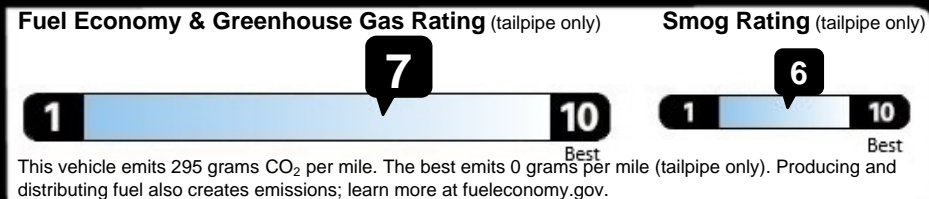

www.safercar.gov or 1-888-327-4236

EPA DOT Fuel Economy and Environment

Gasoline Vehicle

Fuel Economy

30 MPG
combined city/hwy

27 city

35 highway

3.3 gallons per 100 miles

Large cars range from 14 to 103 MPG. The best vehicle rates 136 MPGe.

You save \$750
in fuel costs over 5 years compared to the average new vehicle.

Annual fuel cost
\$1,350

Actual results will vary for many reasons, including driving conditions and how you drive and maintain your vehicle. The average new vehicle gets 27 MPG and costs \$7,500 to fuel over 5 years. Cost estimates are based on 15,000 miles per year at \$2.70 per gallon. MPGe is miles per gallon equivalent. Vehicle emissions are a significant cause of climate change and smog.